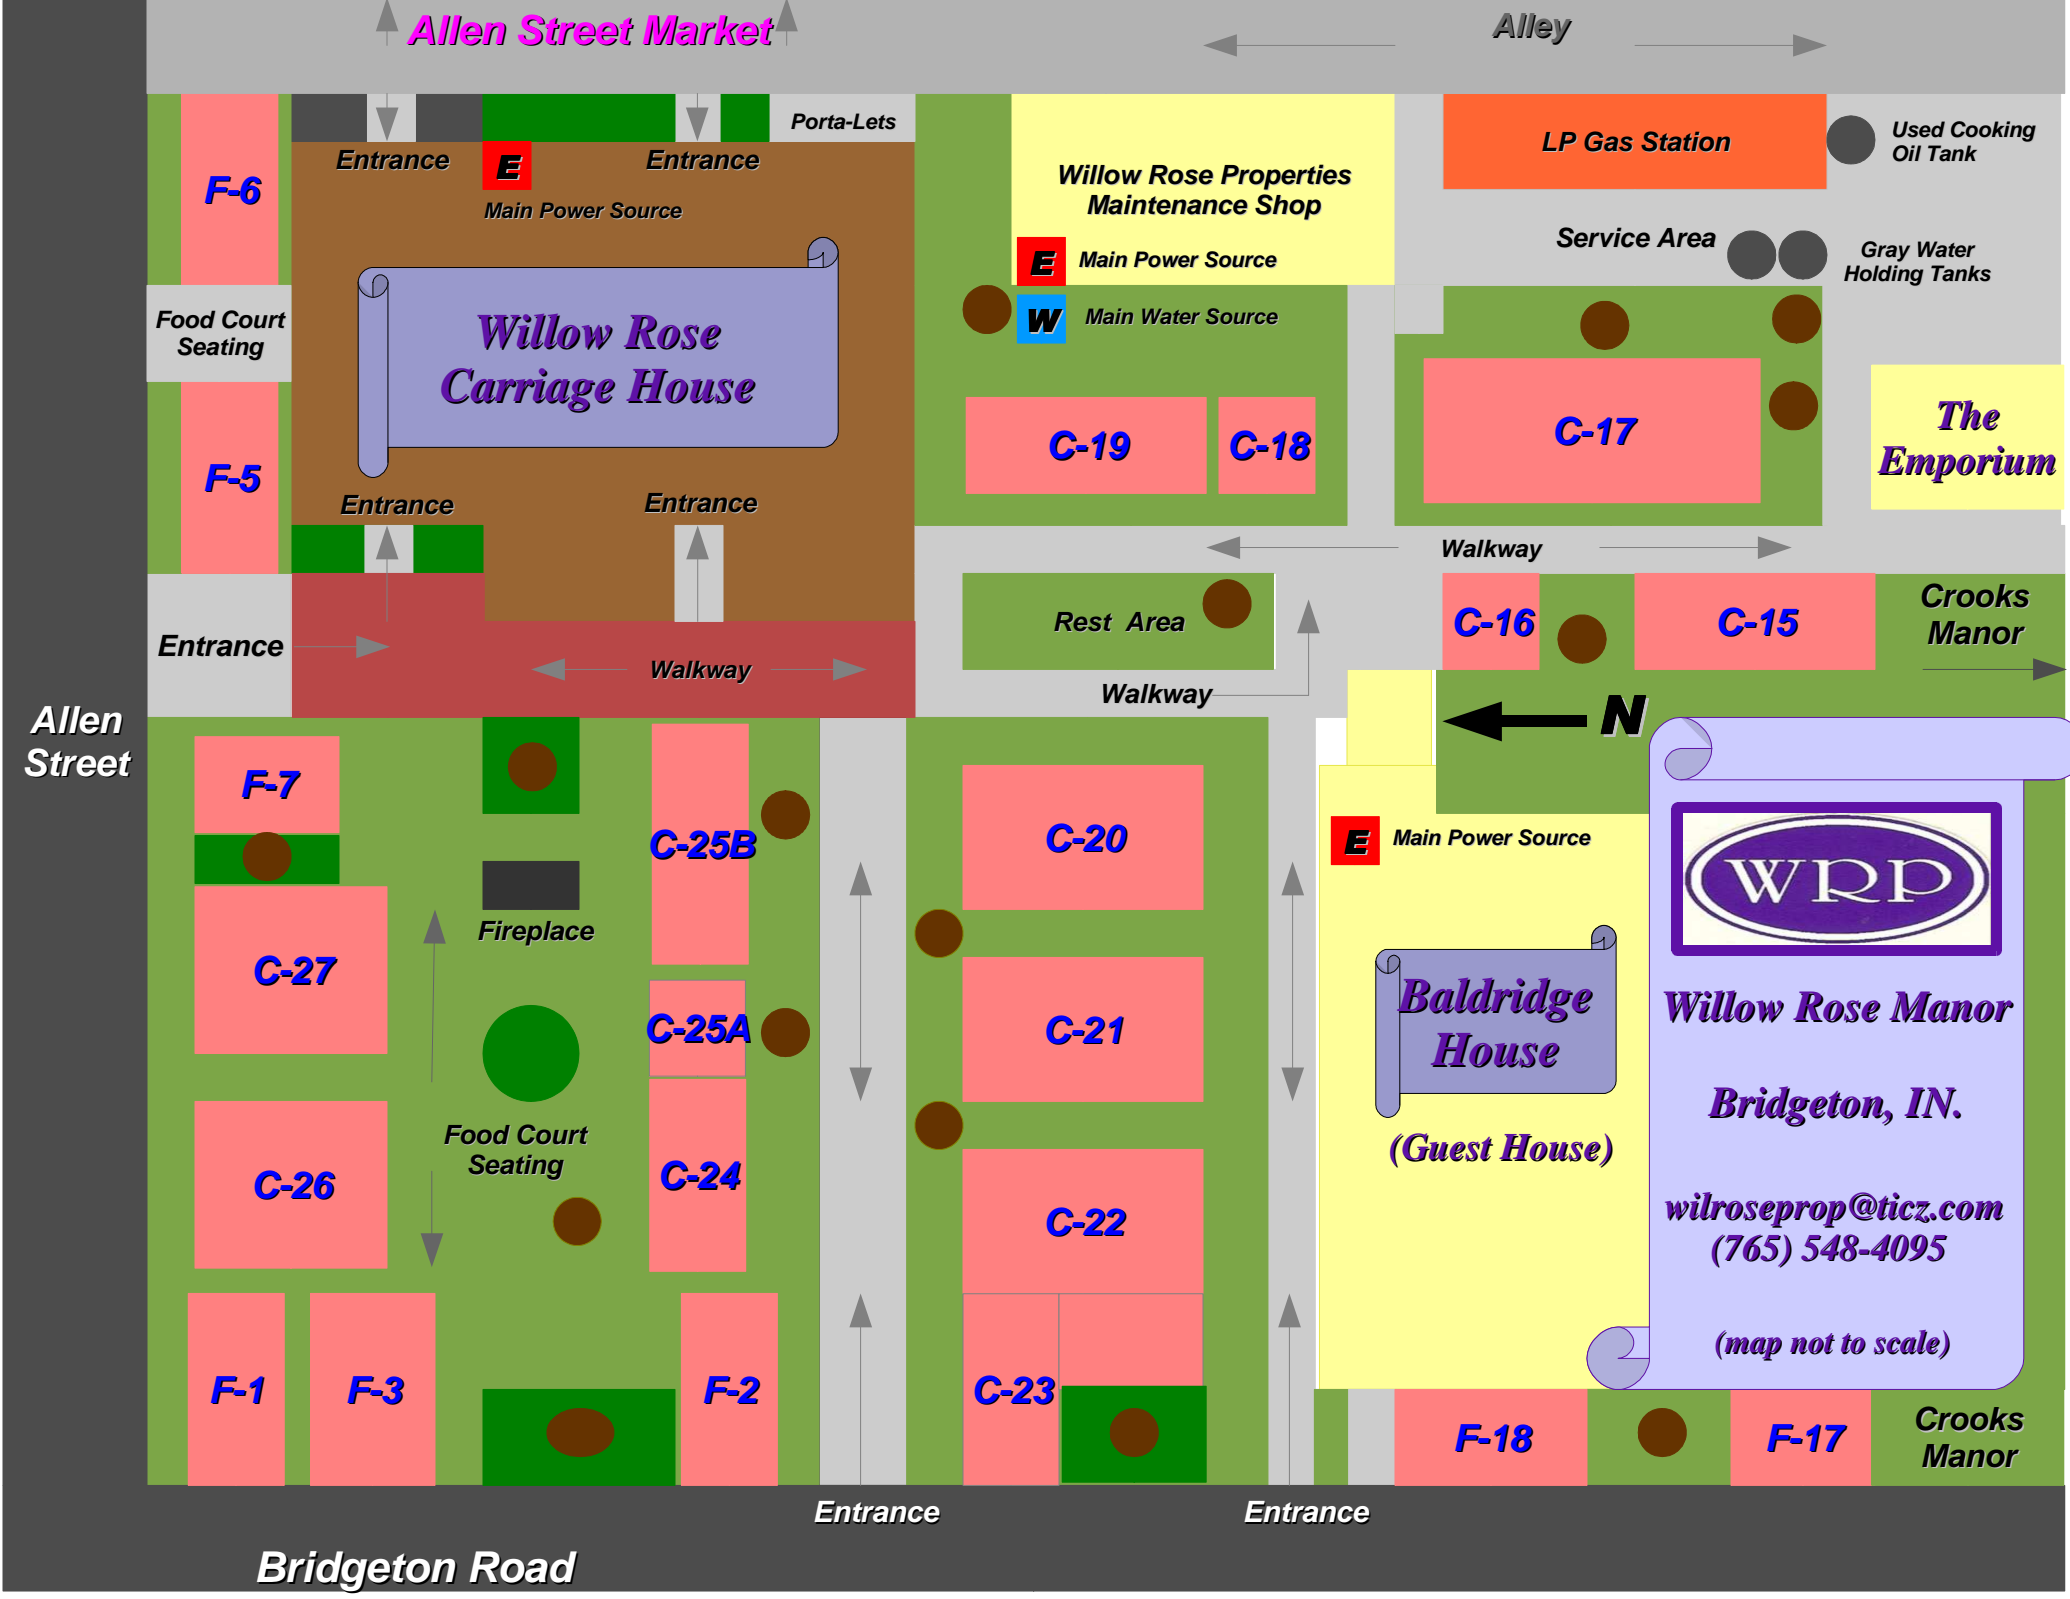

Allen Street Market

Alley

F-6

Entrance

E Main Power Source

Entrance

Porta-Lets

Willow Rose Properties Maintenance Shop

E Main Power Source

W Main Water Source

LP Gas Station

Used Cooking Oil Tank

Service Area

Gray Water Holding Tanks

Food Court Seating

Willow Rose Carriage House

C-19

C-18

C-17

The Emporium

Entrance

Entrance

Walkway

Entrance

Walkway

Rest Area

Walkway

C-16

C-15

Crooks Manor

Allen Street

F-7